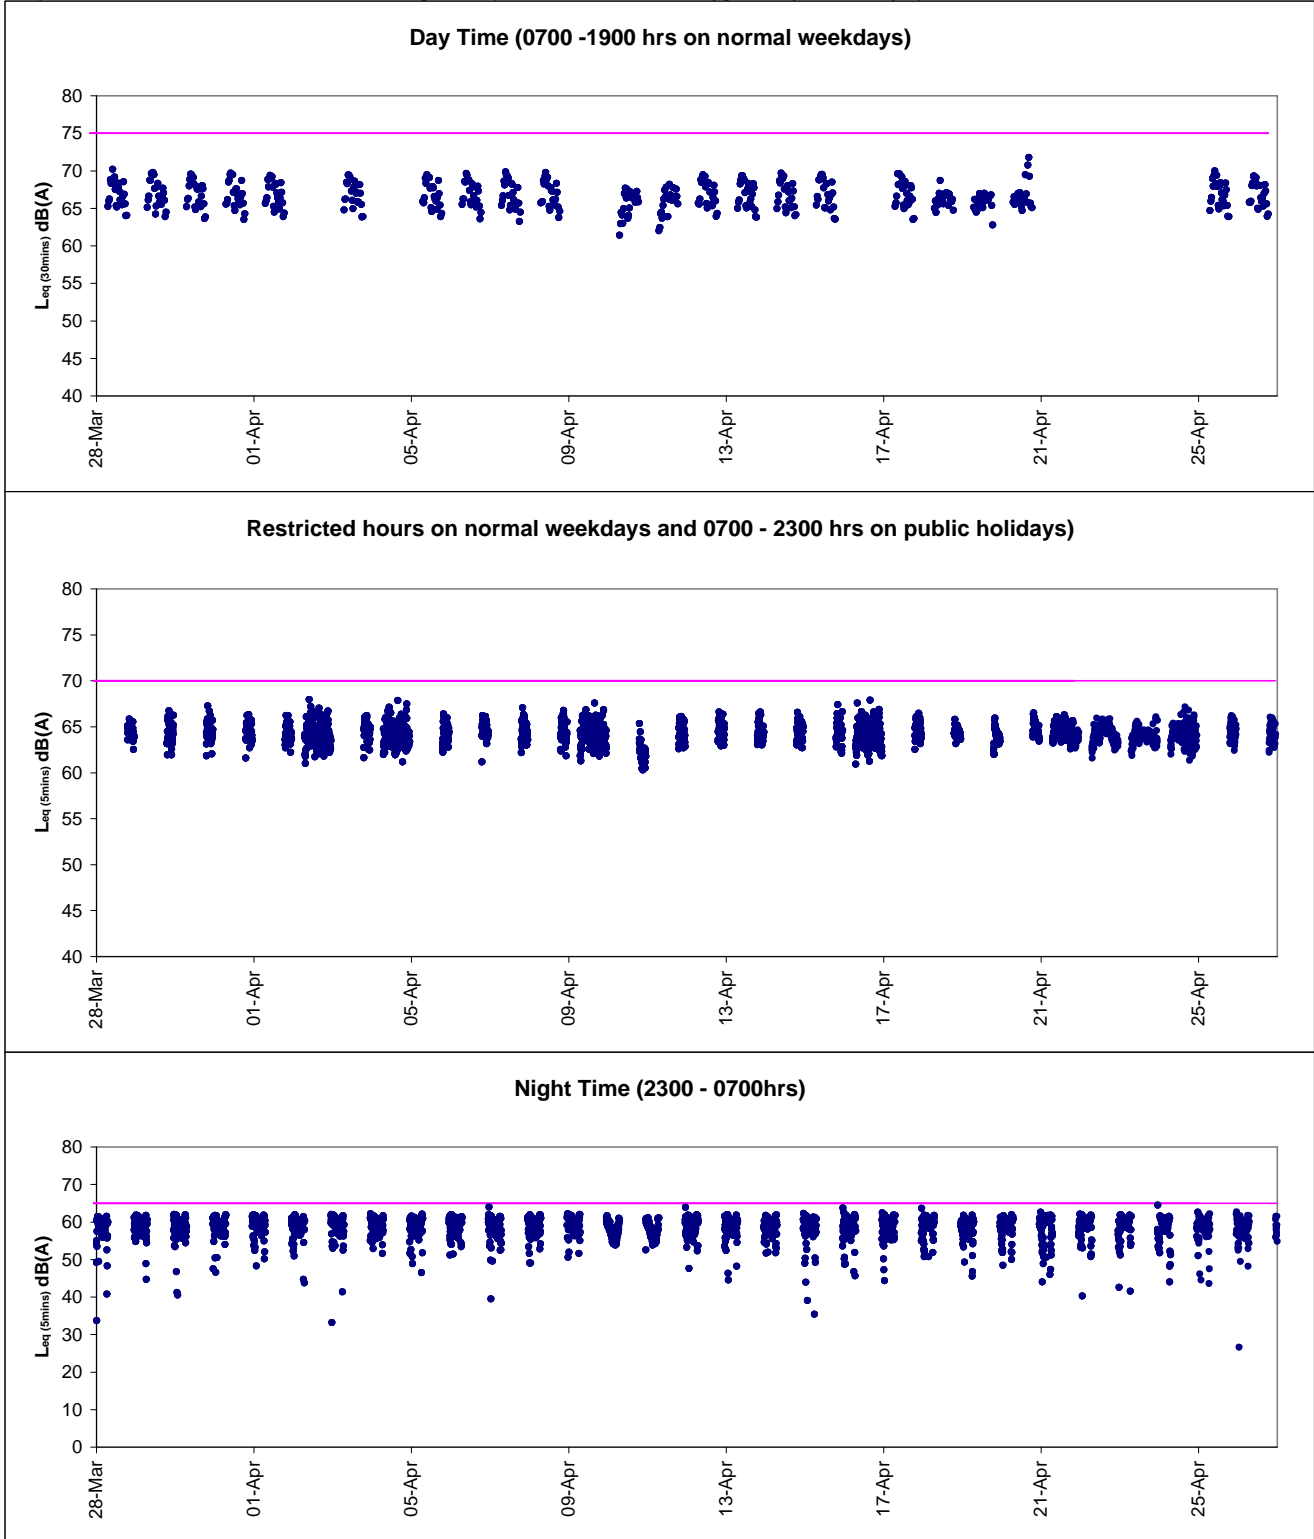

Graphic Presentation of Real Time Noise Monitoring Result (Food and Environmental Hygiene Department Depot)